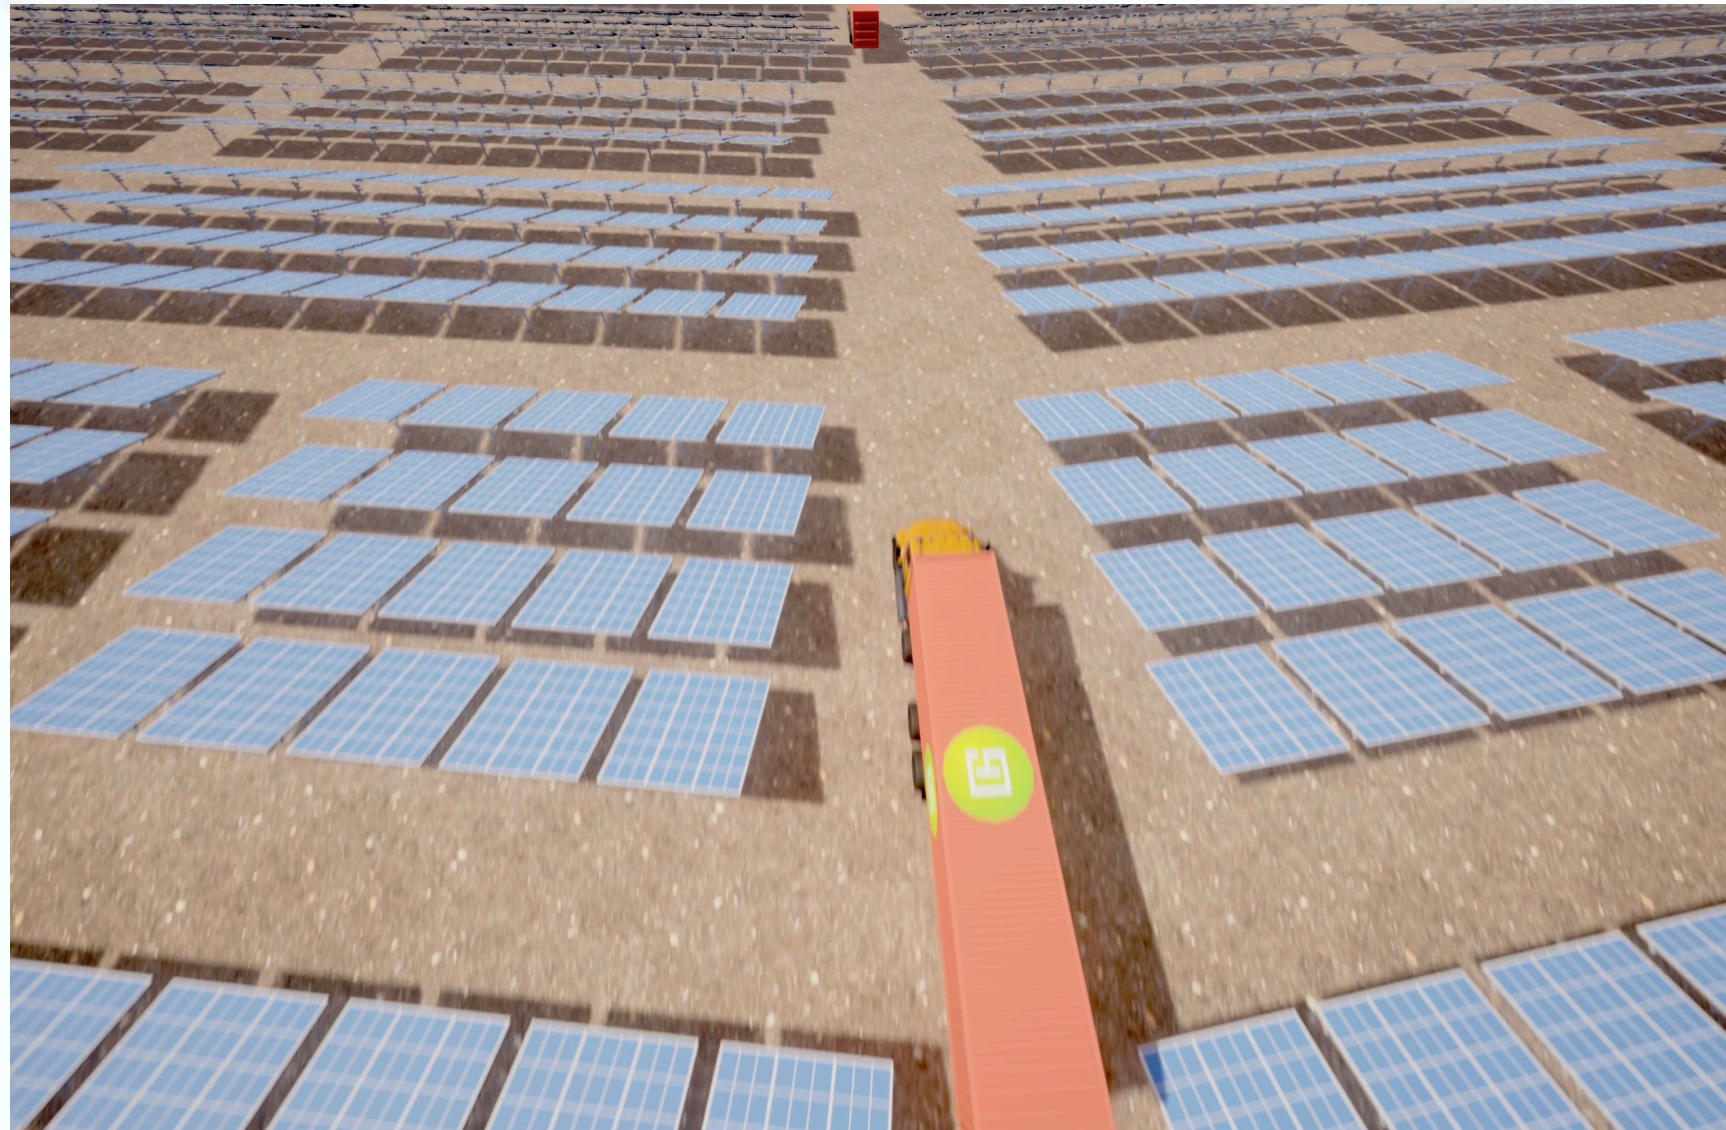

SpandanVerse Experiences

"World's First Carbon Negative Mining Farm powered by SpandanVerse.

Client: GreenHashes.org & ApnaMiner.com